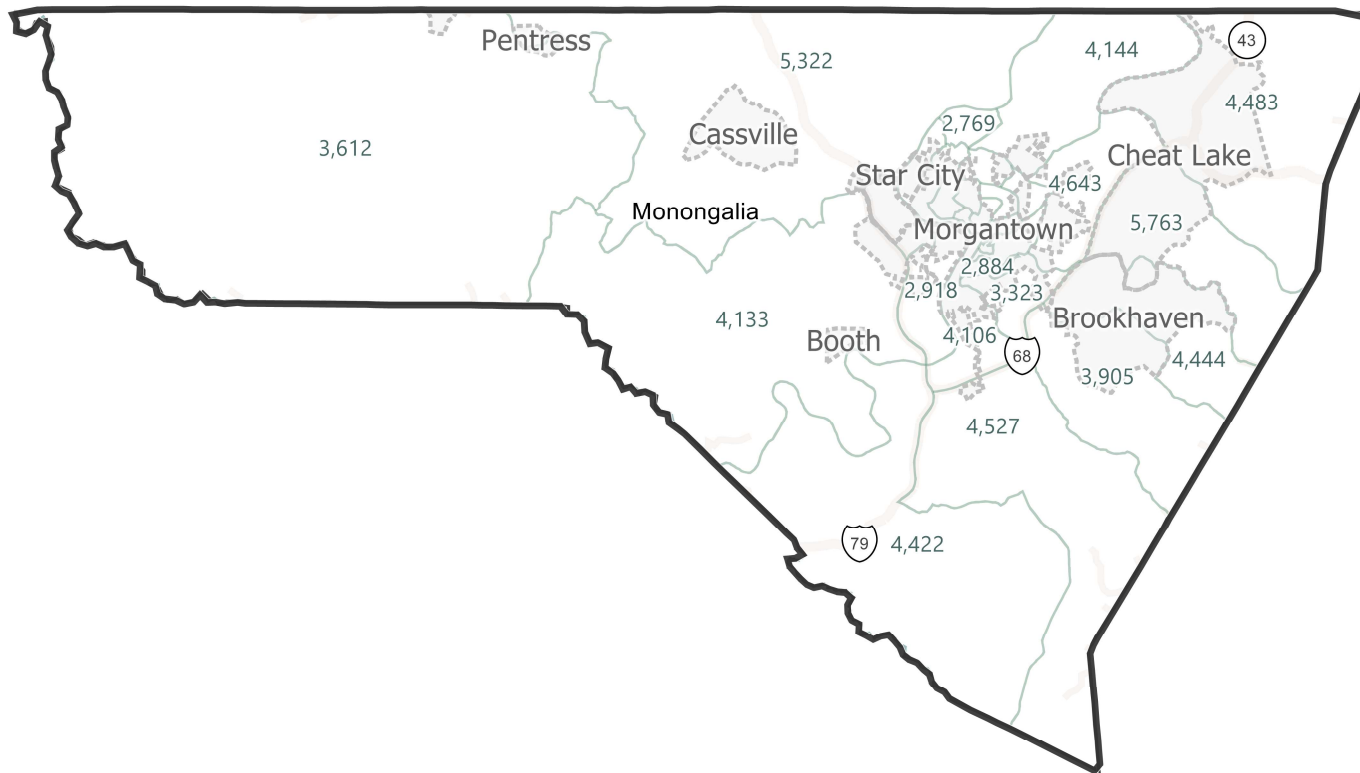

©2021 CALIPER

Map layers

District: 11

Field	Value
District	11
Population	106770
Deviation	1,257
% Deviation	1.19%

©2021 CALIPER; ©2020 HERE

Map layers

District: 12

Field	Value
District	12
Population	105501
Deviation	-12
% Deviation	-0.01%

©2021 CALIPER

District: 13

Field	Value
District	13
Population	105822
Deviation	309
% Deviation	0.29%

District: 14

Field	Value
District	14
Population	109223
Deviation	3,710
% Deviation	3.52%

©2021 CALIPER

District: 15

Field	Value
District	15
Population	102964
Deviation	-2,549
% Deviation	-2.42%

District: 16

Field	Value
District	16
Population	102412
Deviation	-3,101
% Deviation	-2.94%

©2021 CALIPER; ©2020 HERE

Map layers

District: 17

Field	Value
District	17
Population	110769
Deviation	5,256
% Deviation	4.98%

©2021 CALIPER