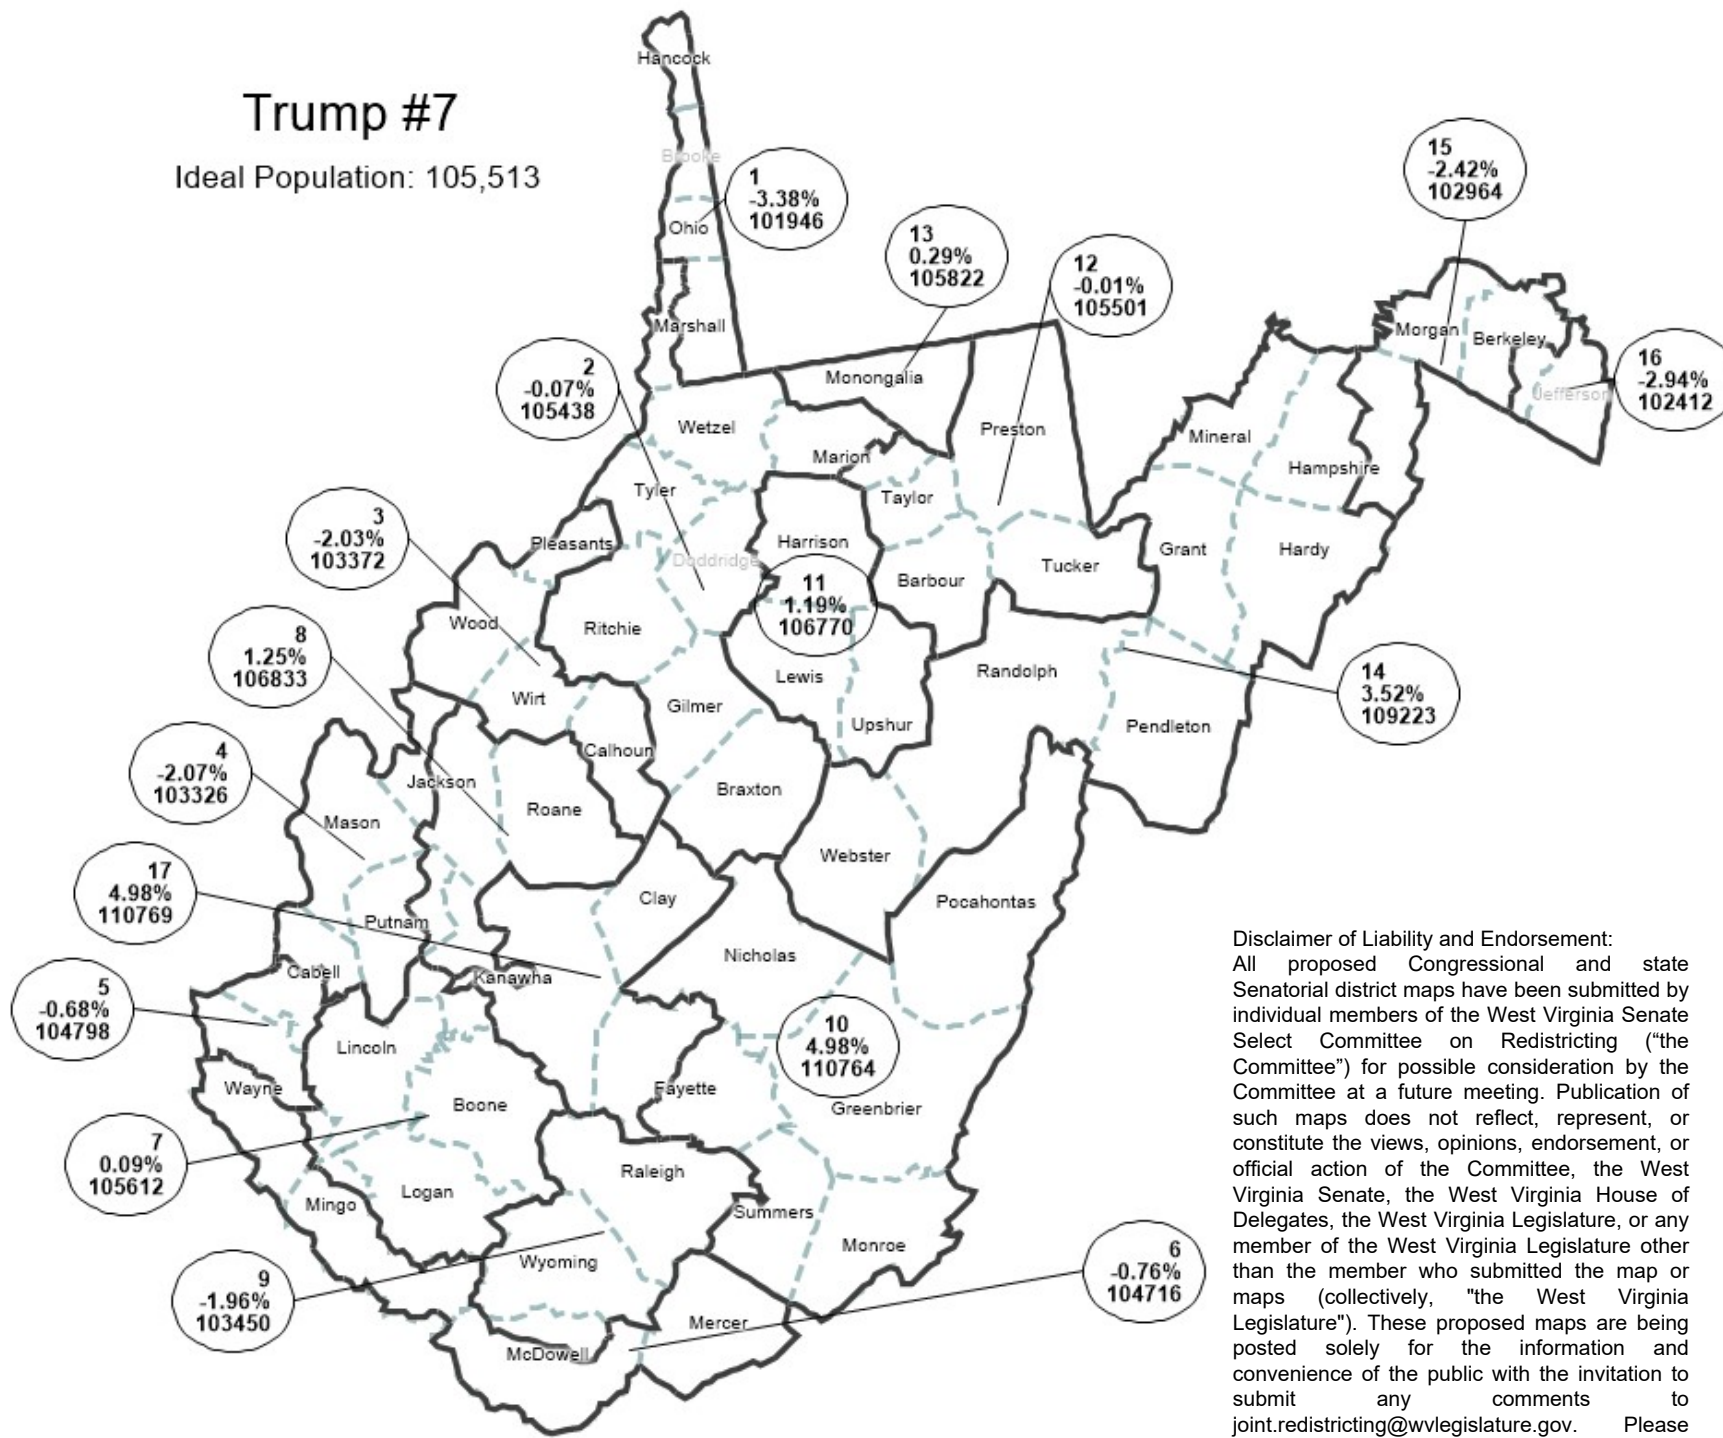

Trump #7

Ideal Population: 105,513

Disclaimer of Liability and Endorsement:
 All proposed Congressional and state Senatorial district maps have been submitted by individual members of the West Virginia Senate Select Committee on Redistricting ("the Committee") for possible consideration by the Committee at a future meeting. Publication of such maps does not reflect, represent, or constitute the views, opinions, endorsement, or official action of the Committee, the West Virginia Senate, the West Virginia House of Delegates, the West Virginia Legislature, or any member of the West Virginia Legislature other than the member who submitted the map or maps (collectively, "the West Virginia Legislature"). These proposed maps are being posted solely for the information and convenience of the public with the invitation to submit any comments to joint.redistricting@wvlegislature.gov. Please identify in the subject line and/or body of your email the specific map(s) to which your comments pertain. All such comments will be posted to this webpage.

Map layers

District: 3

Field	Value
District	3
Population	103372
Deviation	-2,141
% Deviation	-2.03%

©2021 CALIPER; ©2020 HERE

District: 4

Field	Value
District	4
Population	103326
Deviation	-2,187
% Deviation	-2.07%

Field	Value
District	15
Population	102964
Deviation	-2,549
% Deviation	-2.42%

District: 16

Field	Value
District	16
Population	102412
Deviation	-3,101
% Deviation	-2.94%

©2021 CALIPER; ©2020 HERE

Map layers

District: 17

Field	Value
District	17
Population	110769
Deviation	5,256
% Deviation	4.98%

©2021 CALIPER