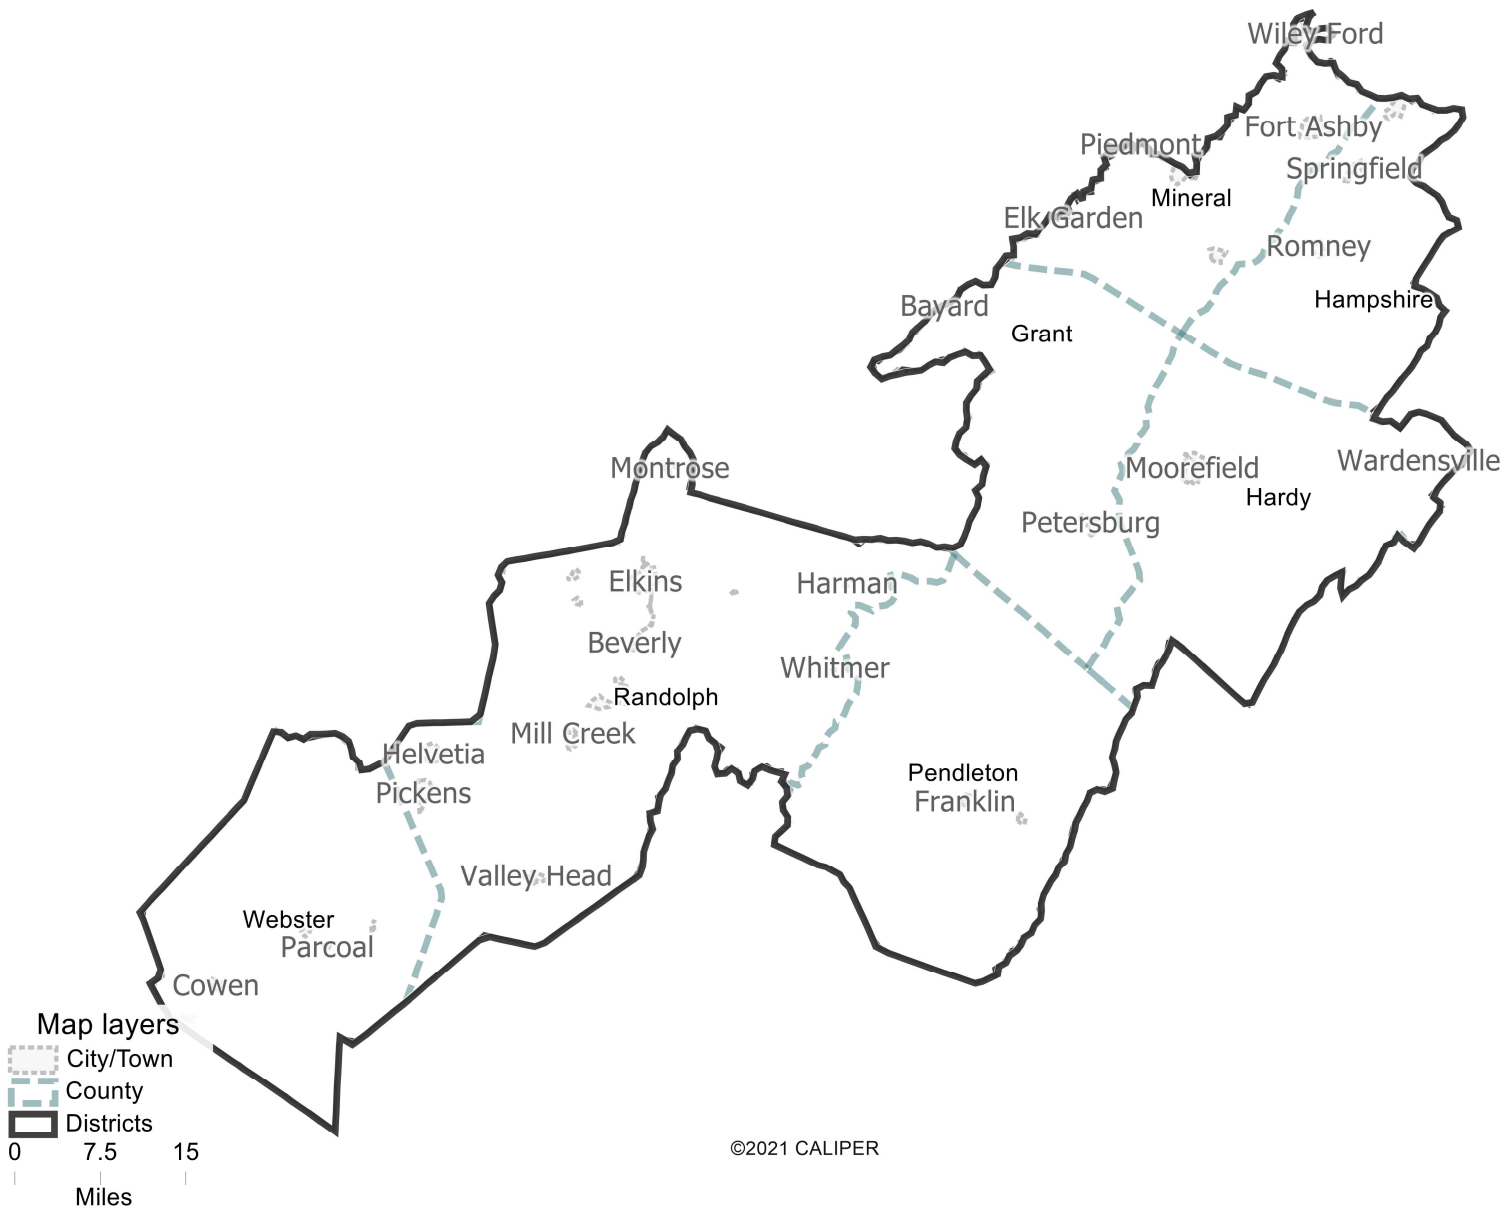

©2021 CALIPER

Map layers

District: 11

Field	Value
District	11
Population	106770
Deviation	1,257
% Deviation	1.19%

©2021 CALIPER; ©2020 HERE

Map layers

District: 12

Field	Value
District	12
Population	105501
Deviation	-12
% Deviation	-0.01%

©2021 CALIPER

District: 13

Field	Value
District	13
Population	105822
Deviation	309
% Deviation	0.29%

District: 14

Field	Value
District	14
Population	109223
Deviation	3,710
% Deviation	3.52%

©2021 CALIPER

District: 15

Field	Value
District	15
Population	102964
Deviation	-2,549
% Deviation	-2.42%

District: 16

Field	Value
District	16
Population	102412
Deviation	-3,101
% Deviation	-2.94%

©2021 CALIPER; ©2020 HERE

Map layers