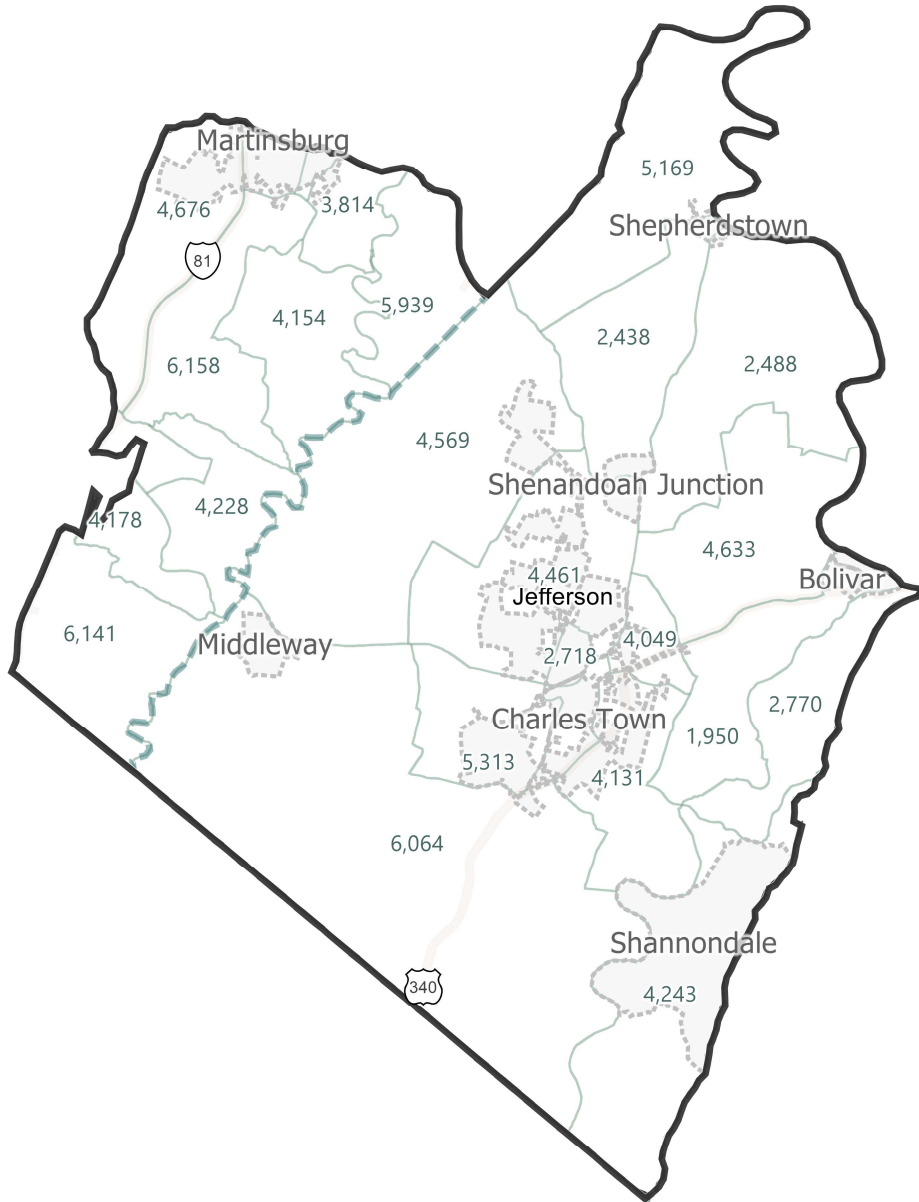

©2021 CALIPER

Map layers

District: 11

Field	Value
District	11
Population	106770
Deviation	1,257
% Deviation	1.19%

©2021 CALIPER; ©2020 HERE

Map layers

District: 12

Field	Value
District	12
Population	105501
Deviation	-12
% Deviation	-0.01%

©2021 CALIPER

District: 13

Field	Value
District	13
Population	105822
Deviation	309
% Deviation	0.29%

District: 14

Field	Value
District	14
Population	109223
Deviation	3,710
% Deviation	3.52%

©2021 CALIPER

District: 15

Field	Value
District	15
Population	102964
Deviation	-2,549
% Deviation	-2.42%

District: 16

Field	Value
District	16
Population	102412
Deviation	-3,101
% Deviation	-2.94%

©2021 CALIPER; ©2020 HERE

Map layers

District: 17

Field	Value
District	17
Population	110769
Deviation	5,256
% Deviation	4.98%

©2021 CALIPER